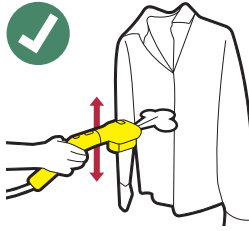

How to use

Do not fill in water

Slowly move vertically

Do not incline or move fast-paced: water leakage

5.951-227.0 (02/2024)

Please mind

Check tank level if water leaks although used correctly

Tilt the tank backwards when opening the lid

Empty water tank if filled to max

Do not attach upside down

Water in the tank and metal plate can get hot

Do not use with metal plate facing down (e.g. on seating surfaces, ironing boards, tables)