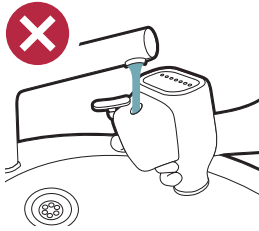

How to use

Do not fill in water

Slowly move vertically

Do not incline or move fast-paced: water leakage

5.951-227.0 (02/2024)

Please mind

Check tank level if water leaks although used correctly

Tilt the tank backwards when opening the lid

Empty water tank if filled to max

Do not attach upside down

Water in the tank and metal plate can get hot

Do not use with metal plate facing down (e.g. on seating surfaces, ironing boards, tables)