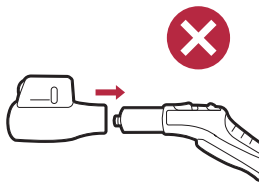

How to use

Do not fill in water

Slowly move vertically

Do not incline or move fast-paced: water leakage

5.951-227.0 (02/2024)

Please mind

Check tank level if water leaks although used correctly

Tilt the tank backwards when opening the lid

Empty water tank if filled to max

Do not attach upside down

Water in the tank and metal plate can get hot

Do not use with metal plate facing down (e.g. on seating surfaces, ironing boards, tables)